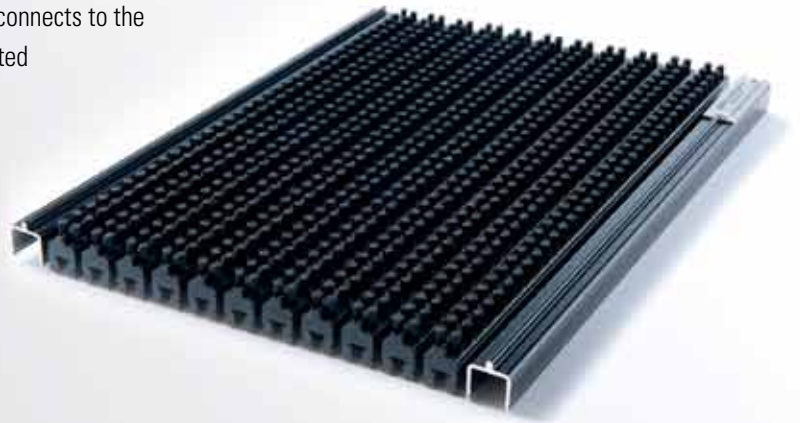

Brossguard® Plus PROFESSIONAL

 verimpex

BROSSGUARD® PLUS

1

Brossguard® Plus PROFESSIONAL

- The Brossguard® Plus Professional is made up of a number of profiles with brushes, which are especially protected with an aluminium profile. These brushes are attached with a steel cable that runs through the profiles.
- The aluminium profiles boast a protruding rim. This rim acts as an extra scraper to remove and dispose of dirt and moisture. The profile has rounded edges that allow water to drain faster.
- A spacer leaves a gap of 4 or 8 mm between the profiles, allowing water and dirt to fall through it.
- The profiles into which the brushes are inserted consist of recycled pvc and are hollowed inward.
- The end of the inserted brush bundles connects to the hollow in the profile.
- Needless to say, the Brossguard® Plus Professional can be personalised: we can varnish the aluminium profiles in a colour, and the brush colour can be chosen from the selection below.

Available brush colours:

Brossguard® Plus PRESTIGE

 **verimpex**

BROSSGUARD PLUS

2

Brossguard® Plus **PRESTIGE**

- The Brossguard® Plus Prestige is made up of a number of profiles with brushes. These brushes are attached with a steel cable that runs through the profiles.
- The profiles boast a protruding rims. This rim acts as an extra scraper to remove and dispose of dirt and moisture. The profile has rounded edges that allow water to drain faster.
- A spacer leaves a gap of 4 or 8 mm between the profiles, allowing water and dirt to fall through it.
- The profiles into which the brushes are inserted consist of recycled pvc and are hollowed inward.
- The end of the inserted brush bundles connects to the hollow in the profile. This helps collected moisture drain and evaporate faster.