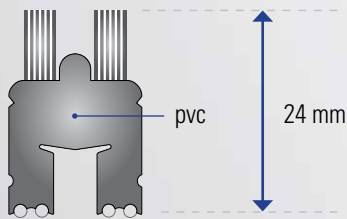

Brossguard® Plus PROFESSIONAL

 verimpex

BROSSGUARD® PLUS

1

Brossguard® Plus PROFESSIONAL

- The Brossguard® Plus Professional is made up of a number of profiles with brushes, which are especially protected with an aluminium profile. These brushes are attached with a steel cable that runs through the profiles.
- The aluminium profiles boast a protruding rim. This rim acts as an extra scraper to remove and dispose of dirt and moisture. The profile has rounded edges that allow water to drain faster.
- A spacer leaves a gap of 4 or 8 mm between the profiles, allowing water and dirt to fall through it.
- The profiles into which the brushes are inserted consist of recycled pvc and are hollowed inward.
- The end of the inserted brush bundles connects to the hollow in the profile.
- Needless to say, the Brossguard® Plus Professional can be personalised: we can varnish the aluminium profiles in a colour, and the brush colour can be chosen from the selection below.

Available brush colours:

Brossguard® Plus PRESTIGE

 **verimpex**

BROSSGUARD PLUS

2

Brossguard® Plus **PRESTIGE**

- The Brossguard® Plus Prestige is made up of a number of profiles with brushes. These brushes are attached with a steel cable that runs through the profiles.
- The profiles boast a protruding rims. This rim acts as an extra scraper to remove and dispose of dirt and moisture. The profile has rounded edges that allow water to drain faster.
- A spacer leaves a gap of 4 or 8 mm between the profiles, allowing water and dirt to fall through it.
- The profiles into which the brushes are inserted consist of recycled pvc and are hollowed inward.
- The end of the inserted brush bundles connects to the hollow in the profile. This helps collected moisture drain and evaporate faster.