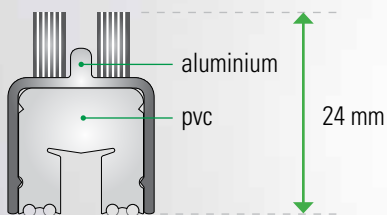

Brossguard® Plus PROFESSIONAL

 verimpex

BROSSGUARD® PLUS

1

Brossguard® Plus PROFESSIONAL

- The Brossguard® Plus Professional is made up of a number of profiles with brushes, which are especially protected with an aluminium profile. These brushes are attached with a steel cable that runs through the profiles.
- The aluminium profiles boast a protruding rim. This rim acts as an extra scraper to remove and dispose of dirt and moisture. The profile has rounded edges that allow water to drain faster.
- A spacer leaves a gap of 4 or 8 mm between the profiles, allowing water and dirt to fall through it.
- The profiles into which the brushes are inserted consist of recycled pvc and are hollowed inward.
- The end of the inserted brush bundles connects to the hollow in the profile.
- Needless to say, the Brossguard® Plus Professional can be personalised: we can varnish the aluminium profiles in a colour, and the brush colour can be chosen from the selection below.

Available brush colours:

Brossguard® Plus PRESTIGE

 **verimpex**

BROSSGUARD PLUS

2

Brossguard® Plus **PRESTIGE**

- The Brossguard® Plus Prestige is made up of a number of profiles with brushes. These brushes are attached with a steel cable that runs through the profiles.
- The profiles boast a protruding rims. This rim acts as an extra scraper to remove and dispose of dirt and moisture. The profile has rounded edges that allow water to drain faster.
- A spacer leaves a gap of 4 or 8 mm between the profiles, allowing water and dirt to fall through it.
- The profiles into which the brushes are inserted consist of recycled pvc and are hollowed inward.
- The end of the inserted brush bundles connects to the hollow in the profile. This helps collected moisture drain and evaporate faster.